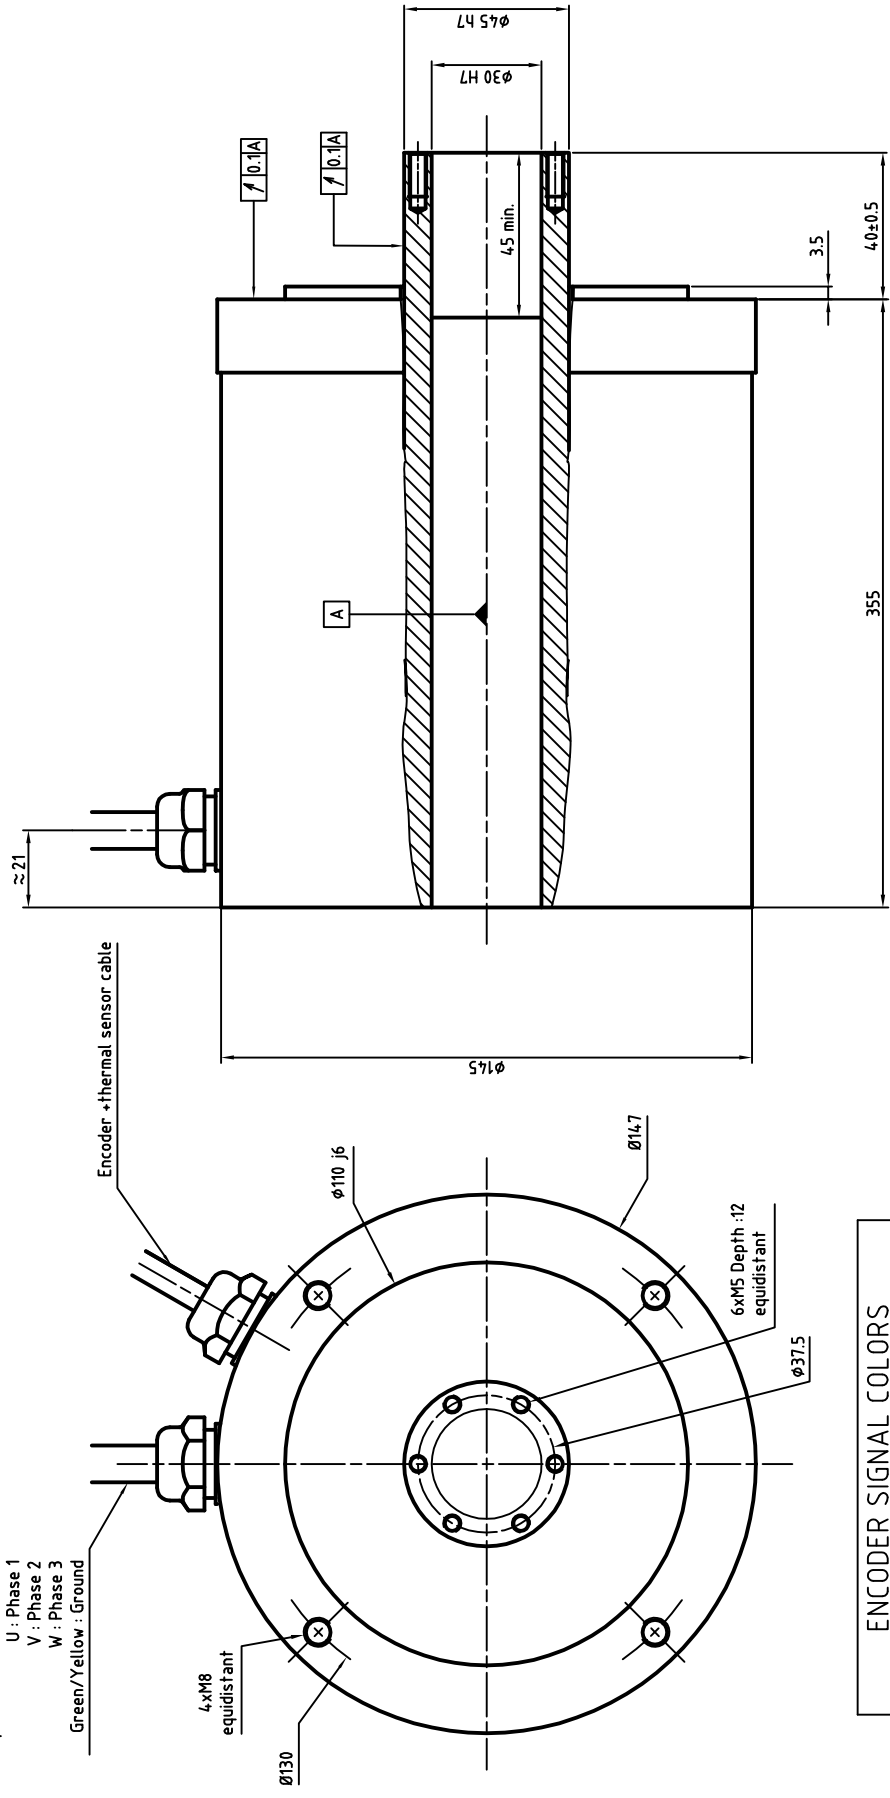

Power cable  
diameter and section  
depends on rated current  
U : Phase 1  
V : Phase 2  
W : Phase 3  
Green/Yellow : Ground

ENCODER SIGNAL COLORS	
Wires colors	ERN180 ECN113
White	0V Up
Brown	Up 0V
Green	A+ A+
Yellow	A- A-
Pink	B- B-
Grey	B+ B+
Blue	R+ DATA+
Red	R- DATA-
Black	Thermal CLOCK+
Violet	Thermal CLOCK-
Grey/Pink	N/A Thermal
Red/Blue	N/A Thermal